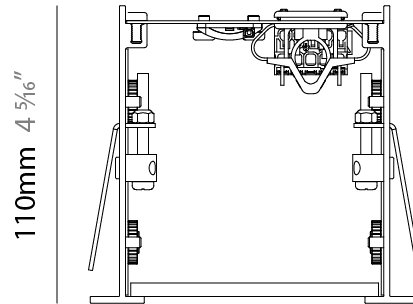

110mm 4 5/16"

82mm 3 1/4"

122mm 4 13/16"